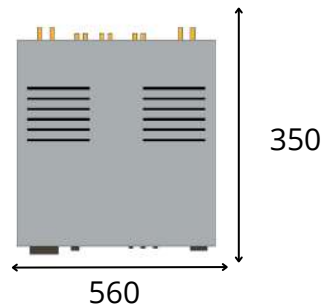

# VIELLA 2.1

Useful Size

Electronics feet must be positioned within the following range of dimensions:  
*490 x 670 (w x d)*

Handmade In Italy

*Bassocontinuo*<sup>®</sup>

FINE AUDIO RACKS

BASSOCONTINUO AUDIO SYSTEMS SRL