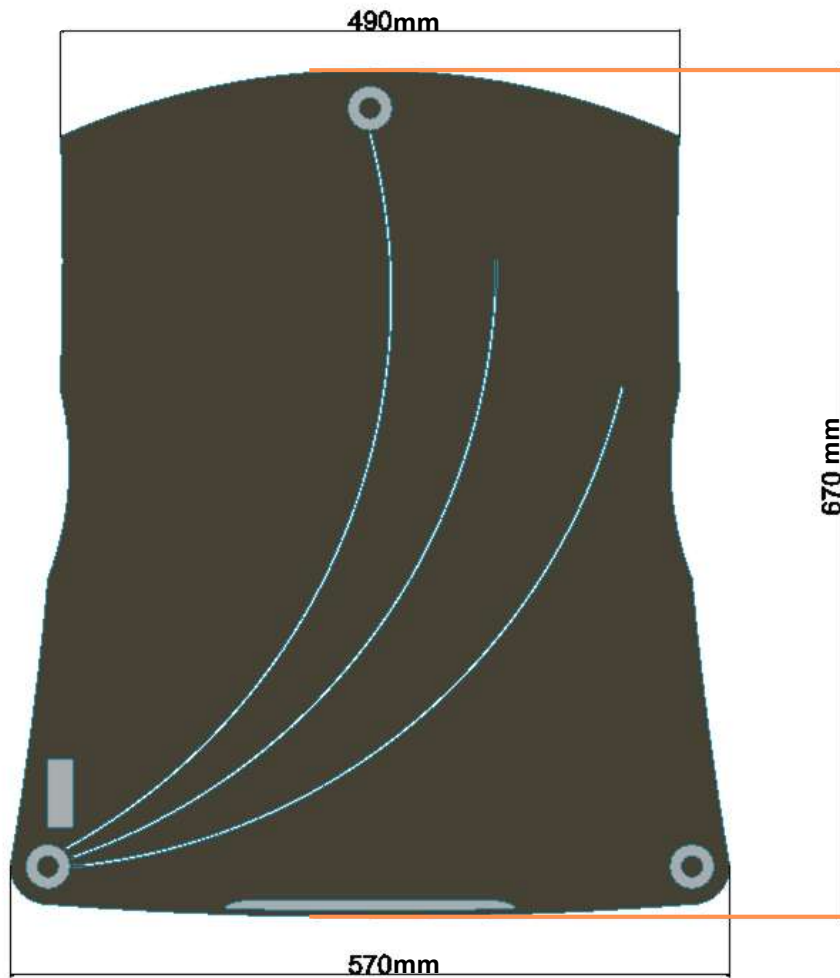

## Viella 2.1

Useful dimension  
specifications

**5** YEARS  
GUARANTEE

WE  
WILL  
**RACK**  
**YOU!**

# VIELLA 2.1

Useful Size

Electronics feet must be positioned within the following range of dimensions:  
*490 x 670 (w x d)*

Handmade In Italy

*Bassocontinuo*<sup>®</sup>

FINE AUDIO RACKS

BASSOCONTINUO AUDIO SYSTEMS SRL