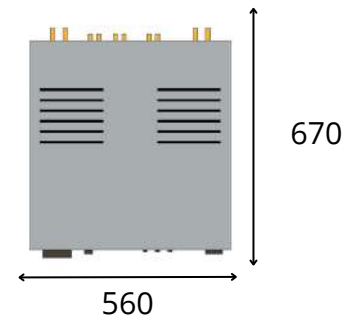

# VIELLA 2.1

Useful Size

Electronics feet must be positioned within the following range of dimensions:  
*490 x 670 (w x d)*

Handmade In Italy

*Bassocontinuo*<sup>®</sup>

FINE AUDIO RACKS

BASSOCONTINUO AUDIO SYSTEMS SRL