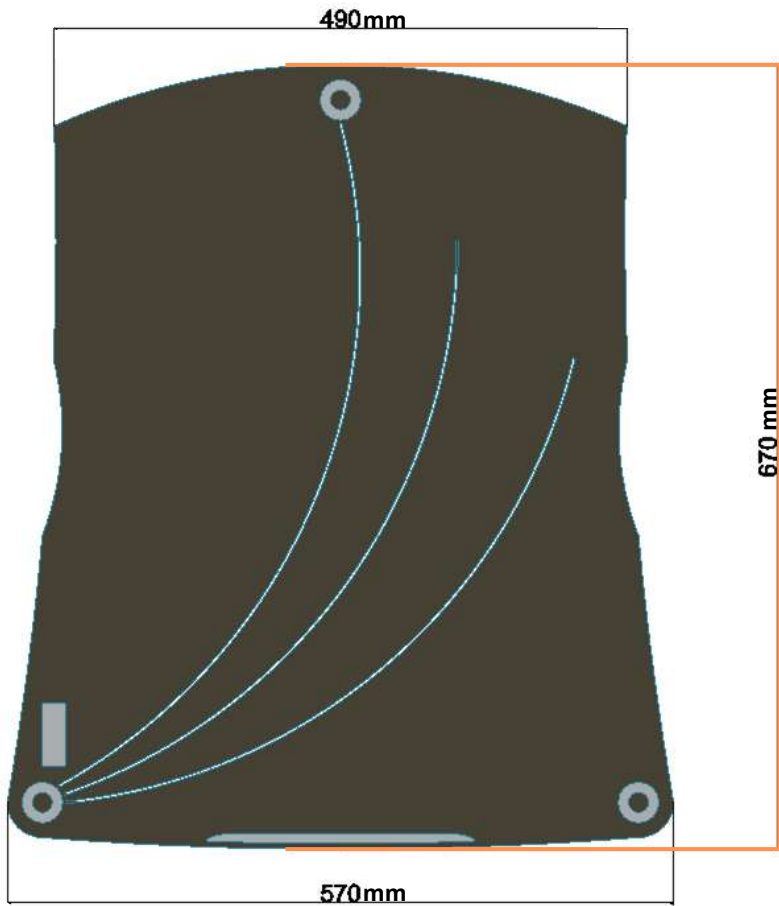

## Viella 2.1

Useful dimension  
specifications

**5** YEARS  
GUARANTEE

WE  
WILL  
**RACK**  
**YOU!**

# VIELLA 2.1

Useful Size

Electronics feet must be positioned within the following range of dimensions:  
*490 x 670 (w x d)*

Handmade In Italy

*Bassocontinuo*<sup>®</sup>

FINE AUDIO RACKS

BASSOCONTINUO AUDIO SYSTEMS SRL