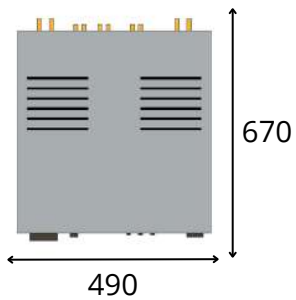

# VIELLA 2.1

Useful Size

Electronics feet must be positioned within the following range of dimensions:  
*490 x 670 (w x d)*

Handmade In Italy

*Bassocontinuo*<sup>®</sup>

FINE AUDIO RACKS

BASSOCONTINUO AUDIO SYSTEMS SRL