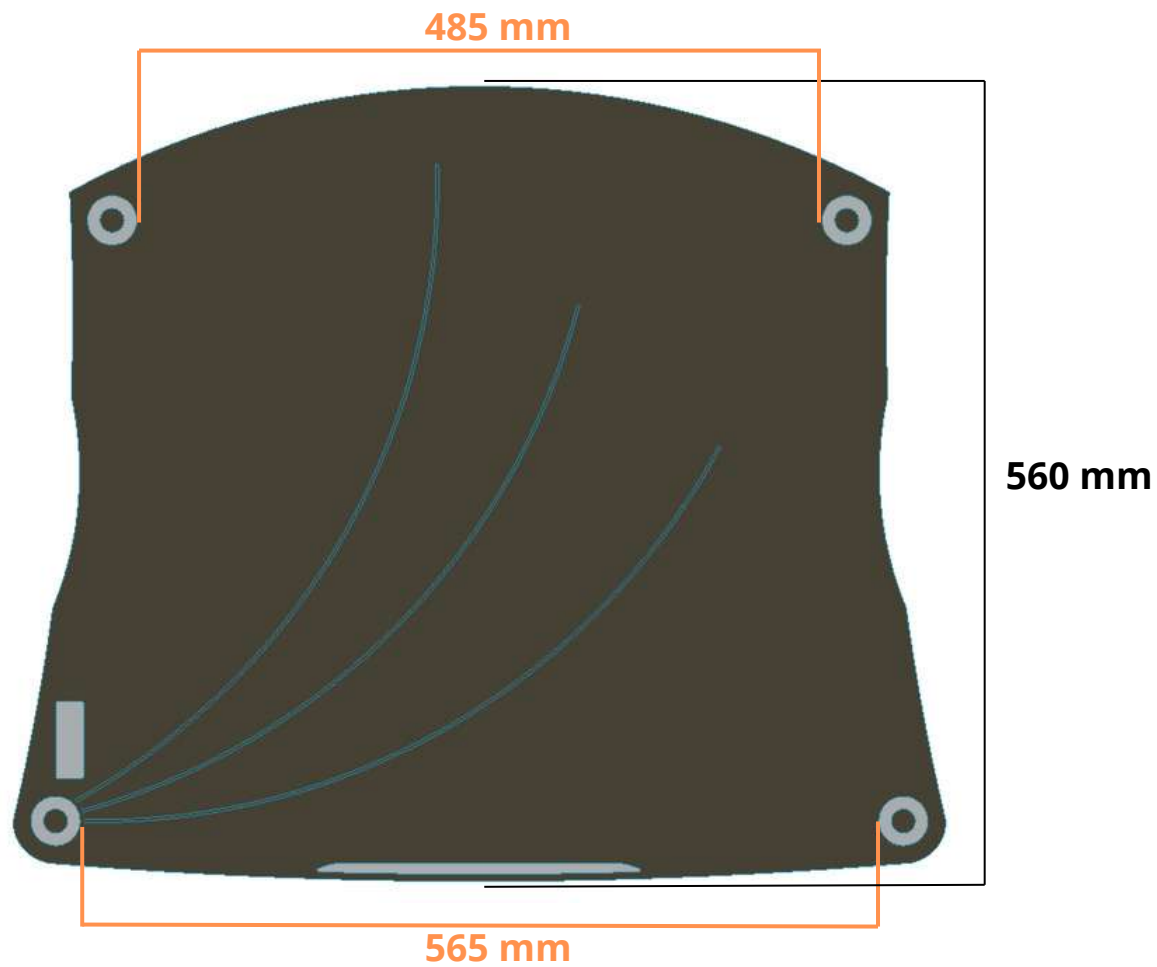

CLASSIC LINE

Lyra XL4 2.1

Useful dimension
specifications

WE
WILL
RACK
YOU!

LYRA XL4 2.1

Useful Size

BASSOCONTINUO AUDIO SYSTEMS SRL

HEAD QUARTER