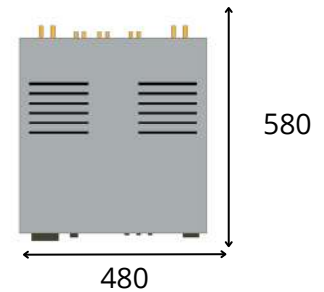

CLASSIC LINE

Lyra XL4 2.1

Useful dimension
specifications

WE
WILL
RACK
YOU!

LYRA XL4 2.1

Useful Size

BASSOCONTINUO AUDIO SYSTEMS SRL

HEAD QUARTER