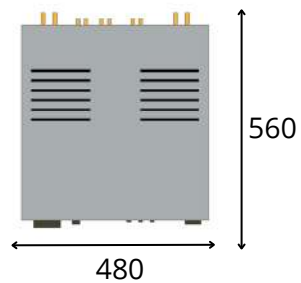

CLASSIC LINE

Lyra XL4 2.1

Useful dimension
specifications

WE
WILL
RACK
YOU!

LYRA XL4 2.1

Useful Size

BASSOCONTINUO AUDIO SYSTEMS SRL

HEAD QUARTER