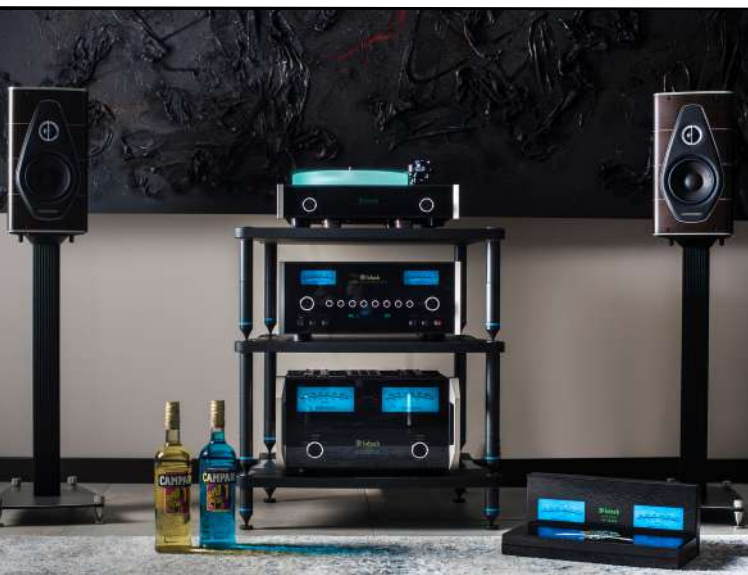

CLASSIC LINE

Lyra XL4 2.1

Useful dimension
specifications

WE
WILL
RACK
YOU!

LYRA XL4 2.1

Useful Size

BASSOCONTINUO AUDIO SYSTEMS SRL

HEAD QUARTER