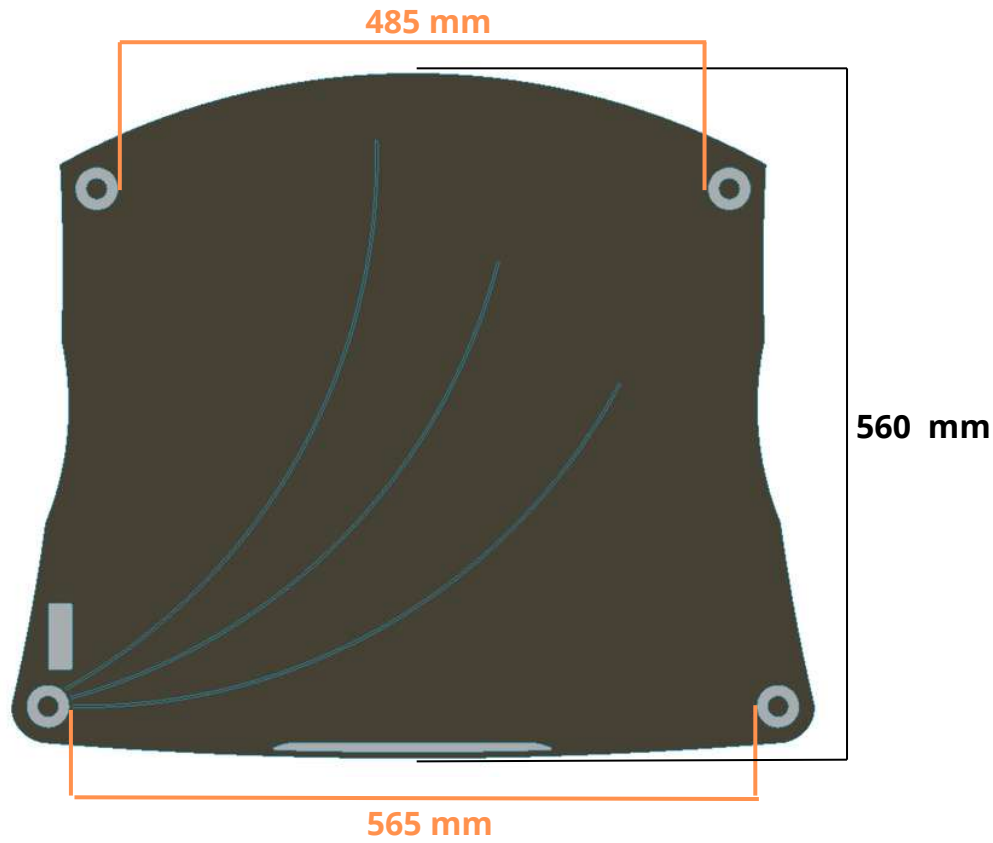

CLASSIC LINE

Lyra XL4 2.1

Useful dimension
specifications

WE
WILL
RACK
YOU!

LYRA XL4 2.1

Useful Size

BASSOCONTINUO AUDIO SYSTEMS SRL

HEAD QUARTER