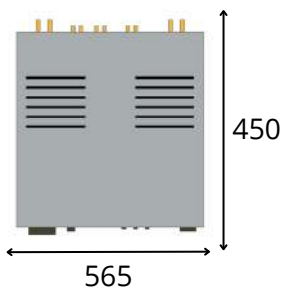

CLASSIC LINE

Lyra XL4 2.1

Useful dimension
specifications

WE
WILL
RACK
YOU!

LYRA XL4 2.1

Useful Size

BASSOCONTINUO AUDIO SYSTEMS SRL

HEAD QUARTER