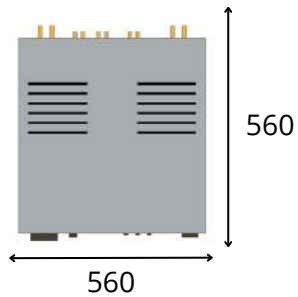

CLASSIC LINE

Lyra XL4 2.1

Useful dimension
specifications

WE
WILL
RACK
YOU!

LYRA XL4 2.1

Useful Size

BASSOCONTINUO AUDIO SYSTEMS SRL

HEAD QUARTER