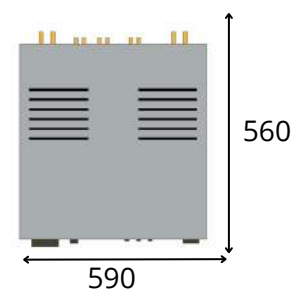

CLASSIC LINE

Lyra XL4 2.1

Useful dimension
specifications

WE
WILL
RACK
YOU!

LYRA XL4 2.1

Useful Size

BASSOCONTINUO AUDIO SYSTEMS SRL

HEAD QUARTER