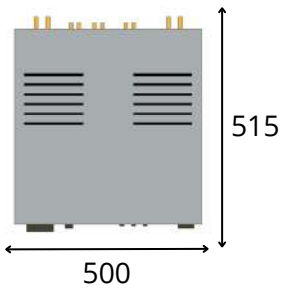

5 YEARS
GUARANTEE

REFERENCE LINE

Ghironda 2.1

Useful dimension
specifications

WE
WILL
RACK
YOU!

GHIRONDA 2.1

Useful Size

Electronics feet must be positioned within the following range of dimensions:
500 x 515 (w x d)