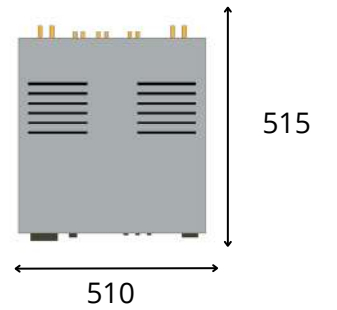

5 YEARS
GUARANTEE

REFERENCE LINE

Ghironda 2.1

Useful dimension
specifications

WE
WILL
RACK
YOU!

GHIRONDA 2.1

Useful Size

Electronics feet must be positioned within the following range of dimensions:
500 x 515 (w x d)