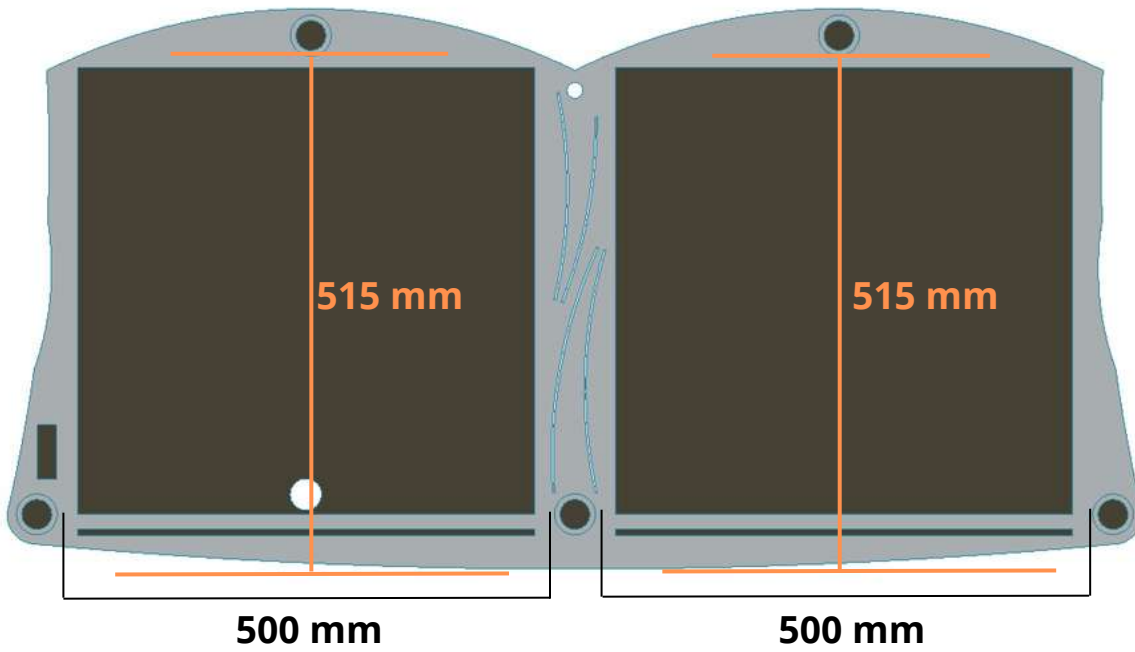

5 YEARS
GUARANTEE

REFERENCE LINE

Ghironda 2.1

Useful dimension
specifications

WE
WILL
RACK
YOU!

GHIRONDA 2.1

Useful Size

Electronics feet must be positioned within the following range of dimensions:
500 x 515 (w x d)