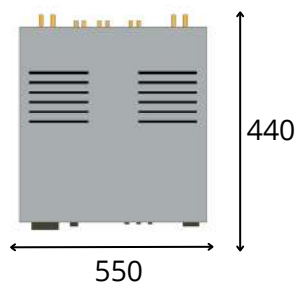

5 YEARS
GUARANTEE

REFERENCE LINE

Ghironda 2.1

Useful dimension
specifications

WE
WILL
RACK
YOU!

GHIRONDA 2.1

Useful Size

Electronics feet must be positioned within the following range of dimensions:
500 x 515 (w x d)