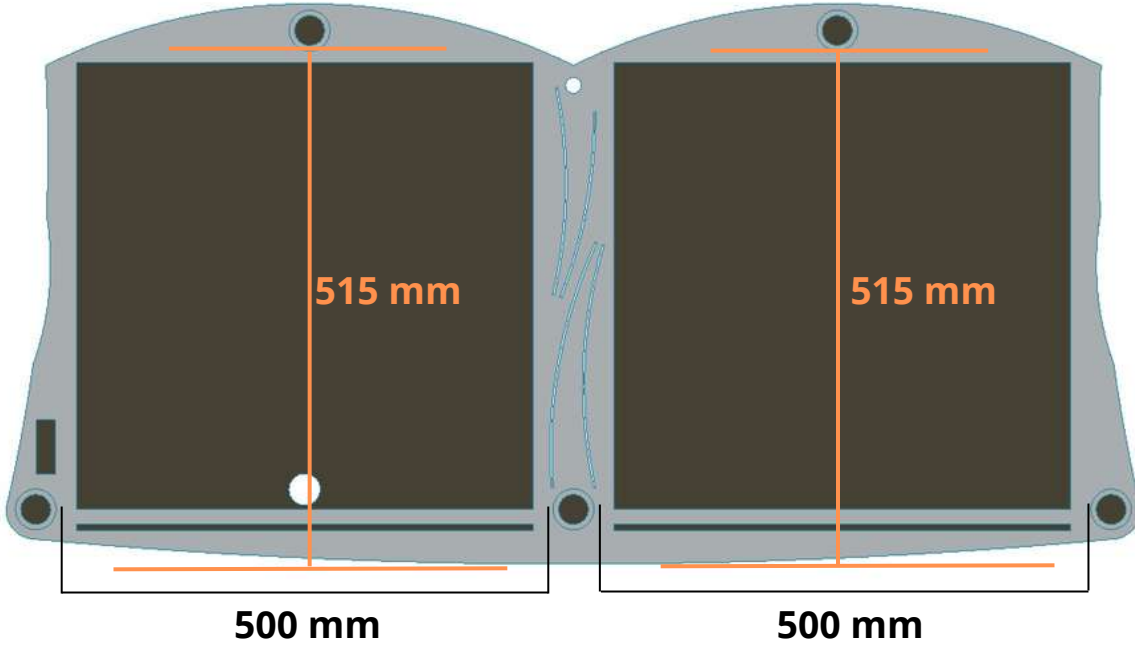

5 YEARS
GUARANTEE

REFERENCE LINE

Ghironda 2.1

Useful dimension
specifications

WE
WILL
RACK
YOU!

GHIRONDA 2.1

Useful Size

Electronics feet must be positioned within the following range of dimensions:
500 x 515 (w x d)