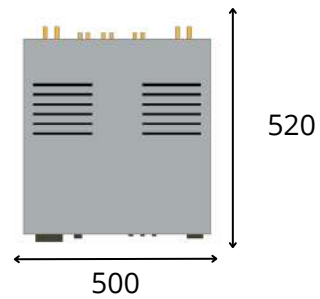

5 YEARS
GUARANTEE

REFERENCE LINE

Ghironda 2.1

Useful dimension
specifications

WE
WILL
RACK
YOU!

GHIRONDA 2.1

Useful Size

Electronics feet must be positioned within the following range of dimensions:
500 x 515 (w x d)