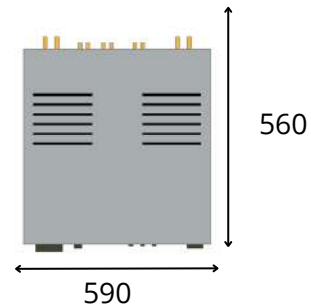

REFERENCE LINE

Accordeon XL4 2.1

Useful dimension
specifications

WE
WILL
RACK
YOU!

ACCORDEON XL4 2.1

Useful Size

WE
WILL
RACK
YOU!

Electronics feet must be positioned within the following range of dimensions:
480 x 560 (w x d)