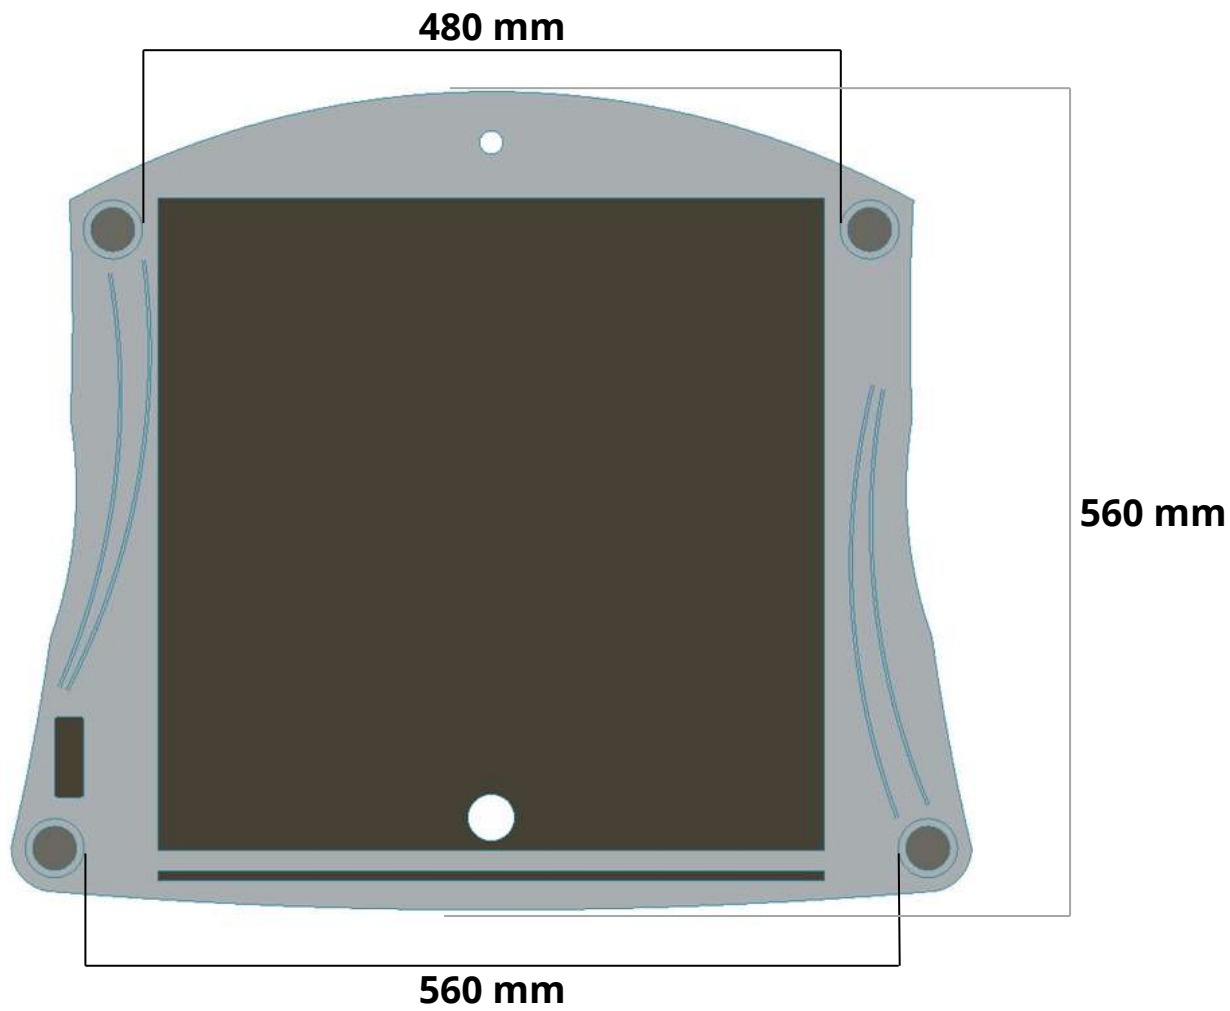

REFERENCE LINE

Accordeon XL4 2.1

Useful dimension
specifications

WE
WILL
RACK
YOU!

ACCORDEON XL4 2.1

Useful Size

WE
WILL
RACK
YOU!

Electronics feet must be positioned within the following range of dimensions:
480 x 560 (w x d)