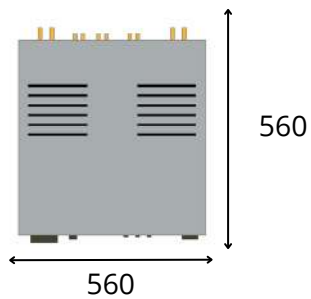

REFERENCE LINE

Accordeon XL4 2.1

Useful dimension
specifications

WE
WILL
RACK
YOU!

ACCORDEON XL4 2.1

Useful Size

WE
WILL
RACK
YOU!

Electronics feet must be positioned within the following range of dimensions:
480 x 560 (w x d)