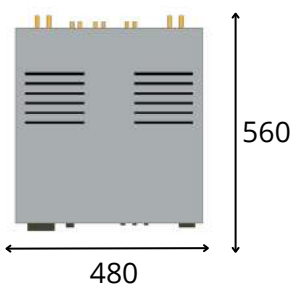

REFERENCE LINE

Accordeon XL4 2.1

Useful dimension
specifications

WE
WILL
RACK
YOU!

ACCORDEON XL4 2.1

Useful Size

WE
WILL
RACK
YOU!

Electronics feet must be positioned within the following range of dimensions:
480 x 560 (w x d)