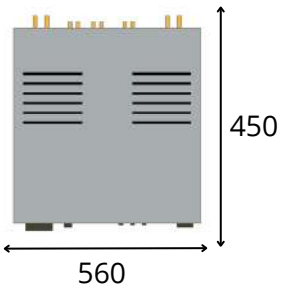

REFERENCE LINE

Accordeon XL4 2.1

Useful dimension
specifications

WE
WILL
RACK
YOU!

ACCORDEON XL4 2.1

Useful Size

WE
WILL
RACK
YOU!

Electronics feet must be positioned within the following range of dimensions:
480 x 560 (w x d)