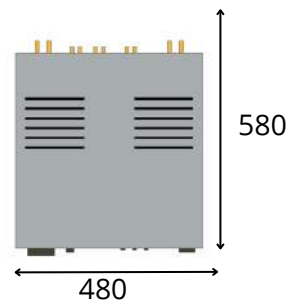

REFERENCE LINE

Accordeon XL4 2.1

Useful dimension
specifications

WE
WILL
RACK
YOU!

ACCORDEON XL4 2.1

Useful Size

WE
WILL
RACK
YOU!

Electronics feet must be positioned within the following range of dimensions:
480 x 560 (w x d)