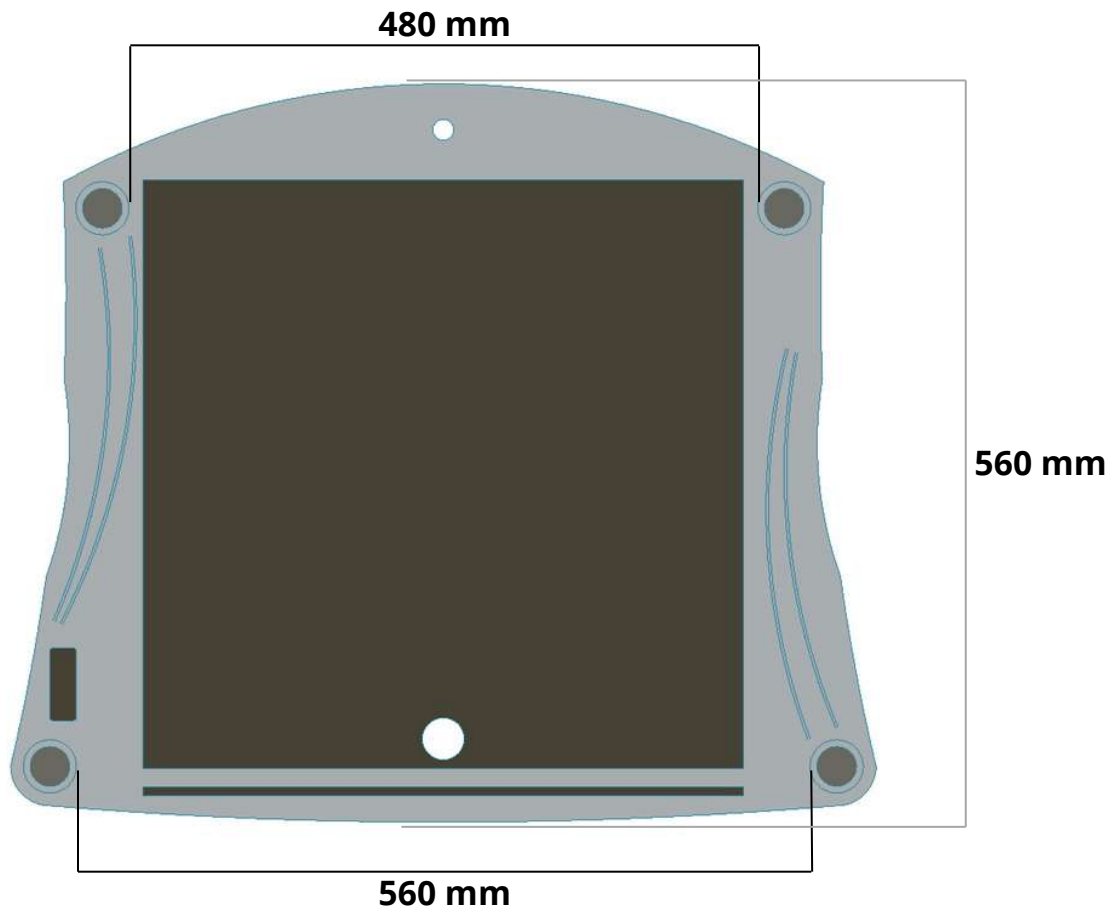

REFERENCE LINE

Accordeon XL4 2.1

Useful dimension
specifications

WE
WILL
RACK
YOU!

ACCORDEON XL4 2.1

Useful Size

WE
WILL
RACK
YOU!

Electronics feet must be positioned within the following range of dimensions:
480 x 560 (w x d)