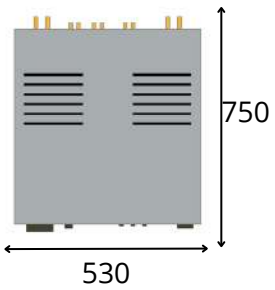

Useful Size

Top Shelf

Overall dimensions:
700 x 750 (w x d)

Electronics feet must be positioned within the fenix shelf:
520 x 580 (w x d)

Only if the feet are placed within the fenix shelf

Bottom shelf

Electronics feet must be positioned within the following range of dimensions:
530 x 750 (w x d)