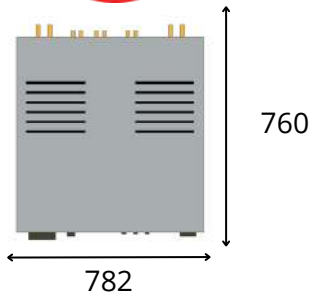

Useful Size

Top Shelf

Overall dimensions:
700 x 750 (w x d)

Electronics feet must be positioned within the fenix shelf:
520 x 580 (w x d)

Only if the feet are placed within the fenix shelf

Bottom shelf

Electronics feet must be positioned within the following range of dimensions:
530 x 750 (w x d)