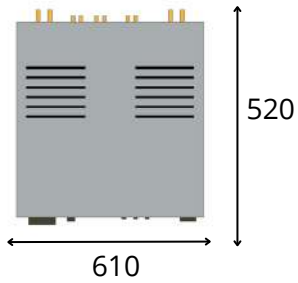

Useful Size

Top Shelf

Overall dimensions:
700 x 750 (w x d)

Electronics feet must be positioned within the fenix shelf:
520 x 580 (w x d)

Only if the feet are placed within the fenix shelf

Bottom shelf

Electronics feet must be positioned within the following range of dimensions:
530 x 750 (w x d)