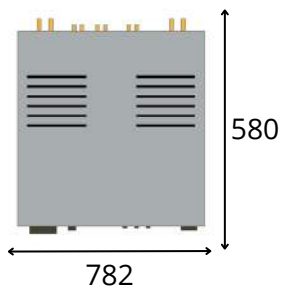

Useful Size

Top Shelf

Overall dimensions:
700 x 750 (w x d)

Electronics feet must be positioned within the fenix shelf:
520 x 580 (w x d)

Only if the feet are placed within the fenix shelf

Bottom shelf

Electronics feet must be positioned within the following range of dimensions:
530 x 750 (w x d)