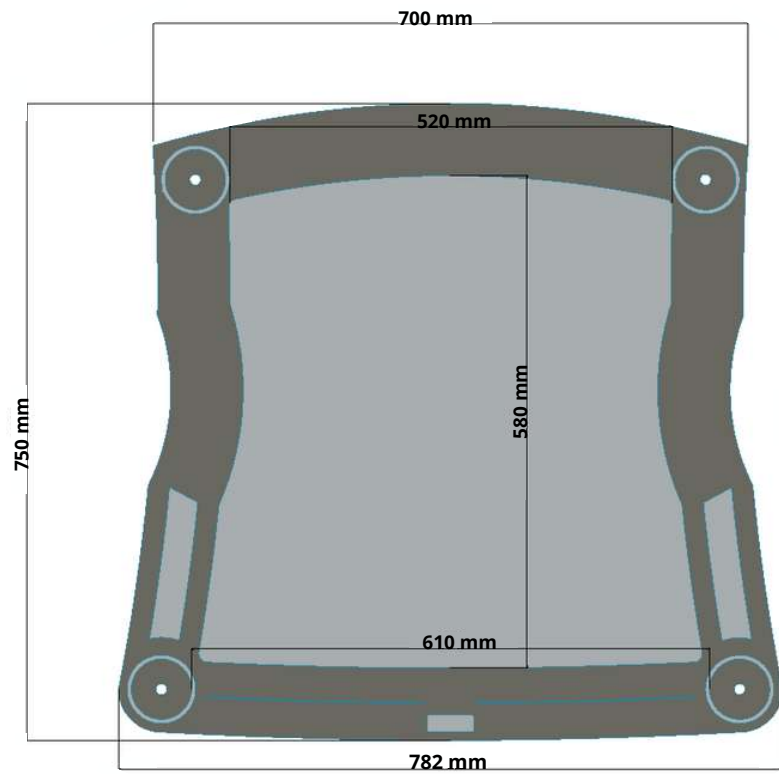

ULTIMATE LINE

Golia

Useful dimension
specifications

5 YEARS
GUARANTEE

WE
WILL
RACK
YOU!

Top Shelf

Bottom shelf

GOLIA

Useful Size

Top Shelf

Overall dimensions:
700 x 750 (w x d)

Electronics feet must be positioned within the fenix shelf:
520 x 580 (w x d)

Only if the feet are placed within the fenix shelf

Bottom shelf

Electronics feet must be positioned within the following range of dimensions:
530 x 750 (w x d)