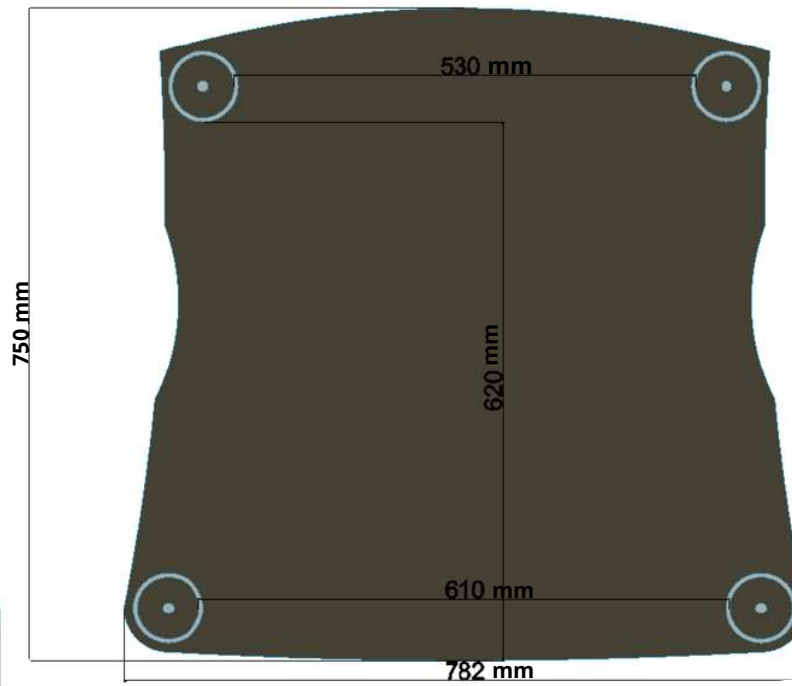

ULTIMATE LINE

Golia

Useful dimension
specifications

5 YEARS
GUARANTEE

WE
WILL
RACK
YOU!

Top Shelf

Bottom shelf

GOLIA

Useful Size

Top Shelf

Overall dimensions:
700 x 750 (w x d)

Electronics feet must be positioned within the fenix shelf:
520 x 580 (w x d)

Only if the feet are placed within the fenix shelf

Bottom shelf

Electronics feet must be positioned within the following range of dimensions:
530 x 750 (w x d)