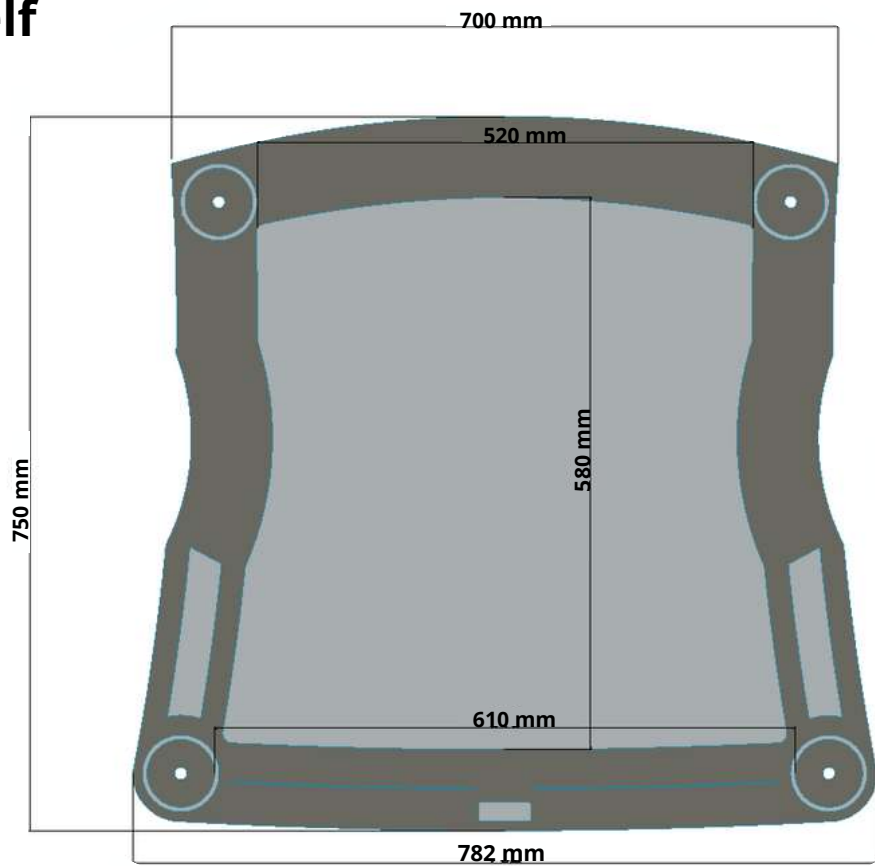

ULTIMATE LINE

Golia

Useful dimension
specifications

5 YEARS
GUARANTEE

WE
WILL
RACK
YOU!

Top Shelf

Bottom shelf

GOLIA

Useful Size

Top Shelf

Overall dimensions:
700 x 750 (w x d)

Electronics feet must be positioned within the fenix shelf:
520 x 580 (w x d)

Only if the feet are placed within the fenix shelf

Bottom shelf

Electronics feet must be positioned within the following range of dimensions:
530 x 750 (w x d)