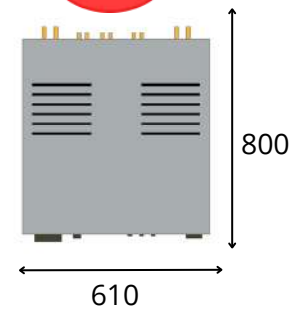

Useful Size

Top Shelf

Overall dimensions:
700 x 750 (w x d)

Electronics feet must be positioned within the fenix shelf:
520 x 580 (w x d)

Only if the feet are placed within the fenix shelf

Bottom shelf

Electronics feet must be positioned within the following range of dimensions:
530 x 750 (w x d)