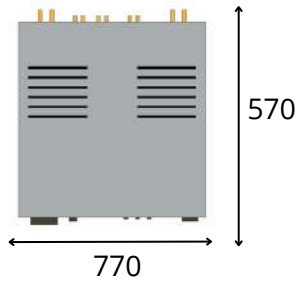

Useful Size

Top Shelf

Overall dimensions:
700 x 750 (w x d)

Electronics feet must be positioned within the fenix shelf:
520 x 580 (w x d)

Only if the feet are placed within the fenix shelf

Bottom shelf

Electronics feet must be positioned within the following range of dimensions:
530 x 750 (w x d)