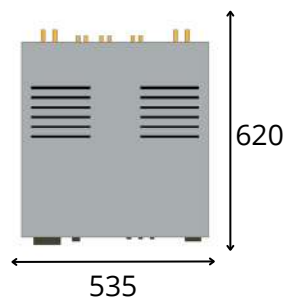

Useful Size

Top Shelf

Overall dimensions:
700 x 750 (w x d)

Electronics feet must be positioned within the fenix shelf:
520 x 580 (w x d)

Only if the feet are placed within the fenix shelf

Bottom shelf

Electronics feet must be positioned within the following range of dimensions:
530 x 750 (w x d)