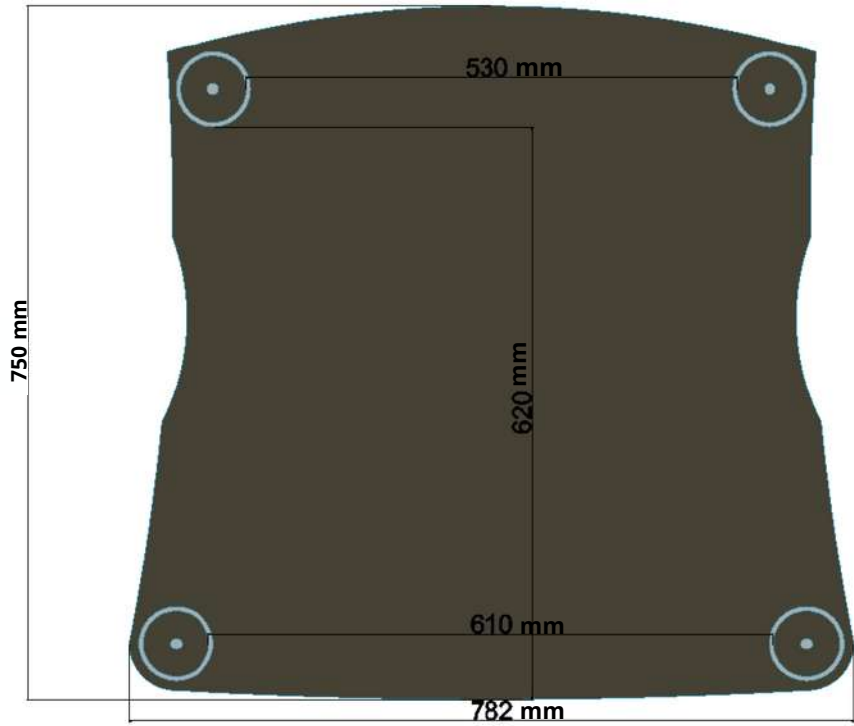

ULTIMATE LINE

Golia

Useful dimension
specifications

5 YEARS
GUARANTEE

WE
WILL
RACK
YOU!

Top Shelf

Bottom shelf

GOLIA

Useful Size

Top Shelf

Overall dimensions:
700 x 750 (w x d)

Electronics feet must be positioned within the fenix shelf:
520 x 580 (w x d)

Only if the feet are placed within the fenix shelf

Bottom shelf

Electronics feet must be positioned within the following range of dimensions:
530 x 750 (w x d)