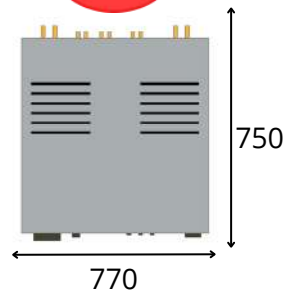

Useful Size

Top Shelf

Overall dimensions:
700 x 750 (w x d)

Electronics feet must be positioned within the fenix shelf:
520 x 580 (w x d)

Only if the feet are placed within the fenix shelf

Bottom shelf

Electronics feet must be positioned within the following range of dimensions:
530 x 750 (w x d)