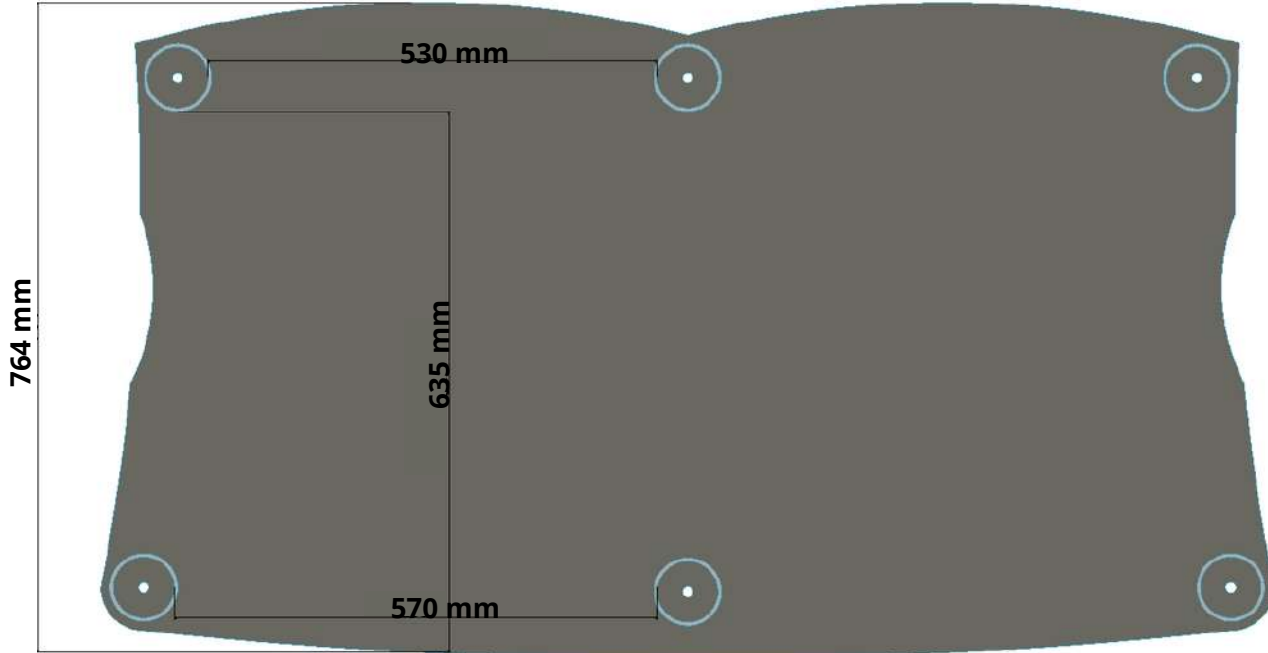

ULTIMATE LINE

Anteo

Useful dimension
specifications

WE
WILL
RACK
YOU!

Top Shelf

Bottom shelf

ANTEO

Useful Size

WE
WILL
RACK
YOU!

Top Shelf

Overall dimensions:
700 x 765 (w x d)

Electronics feet must be positioned within the fenix shelf:
520 x 574 (w x d)

Only if the feet are placed within the fenix shelf

Bottom Shelf

Electronics feet must be positioned within the following range of dimensions:
530 x 764 (w x d)

Only if the feet are placed within the dimensions given above

Handmade In Italy

Bassocontinuo[®]

FINE AUDIO RACKS