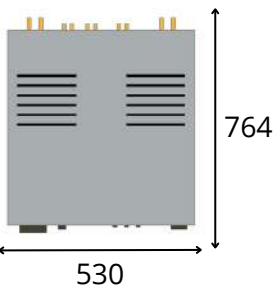

WE
WILL
RACK
YOU!

Top Shelf

Overall dimensions:
700 x 765 (w x d)

Electronics feet must be positioned within the fenix shelf:
520 x 574 (w x d)

Only if the feet are placed within the fenix shelf

Bottom Shelf

Electronics feet must be positioned within the following range of dimensions:
530 x 764 (w x d)

Only if the feet are placed within the dimensions given above

Handmade In Italy

Bassocontinuo[®]

FINE AUDIO RACKS