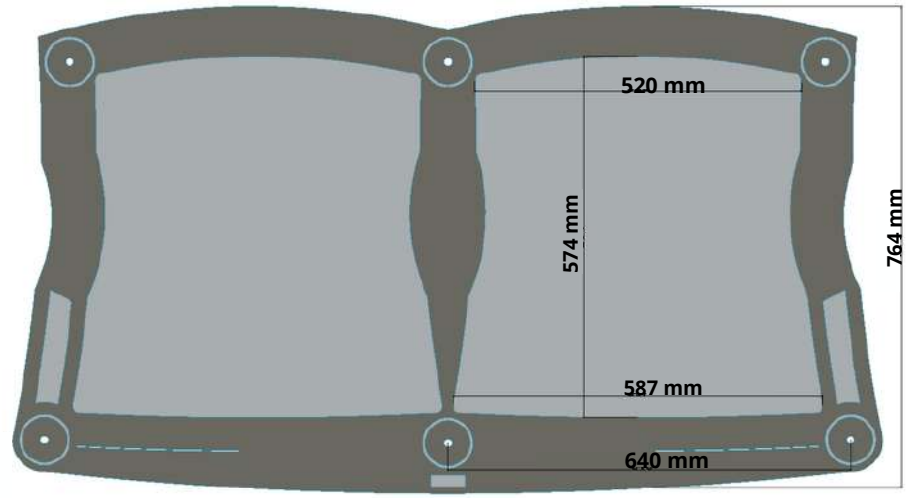

ULTIMATE LINE

Anteo

Useful dimension
specifications

WE
WILL
RACK
YOU!

Top Shelf

Bottom shelf

ANTEO

Useful Size

WE
WILL
RACK
YOU!

Top Shelf

Overall dimensions:
700 x 765 (w x d)

Electronics feet must be positioned within the fenix shelf:
520 x 574 (w x d)

Only if the feet are placed within the fenix shelf

Bottom Shelf

Electronics feet must be positioned within the following range of dimensions:
530 x 764 (w x d)

Only if the feet are placed within the dimensions given above

Handmade In Italy

Bassocontinuo[®]

FINE AUDIO RACKS