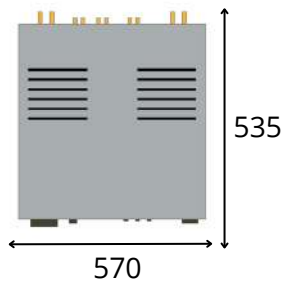

WE
WILL
RACK
YOU!

Top Shelf

Overall dimensions:
700 x 765 (w x d)

Electronics feet must be positioned within the fenix shelf:
520 x 574 (w x d)

Only if the feet are placed within the fenix shelf

Bottom Shelf

Electronics feet must be positioned within the following range of dimensions:
530 x 764 (w x d)

Only if the feet are placed within the dimensions given above

Handmade In Italy

Bassocontinuo[®]

FINE AUDIO RACKS