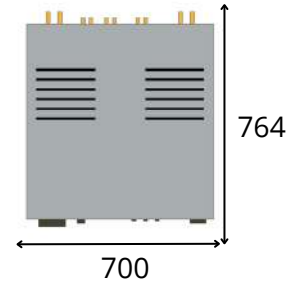

WE
WILL
RACK
YOU!

Top Shelf

Overall dimensions:
700 x 765 (w x d)

Electronics feet must be positioned within the fenix shelf:
520 x 574 (w x d)

Only if the feet are placed within the fenix shelf

Bottom Shelf

Electronics feet must be positioned within the following range of dimensions:
530 x 764 (w x d)

Only if the feet are placed within the dimensions given above

Handmade In Italy

Bassocontinuo[®]

FINE AUDIO RACKS