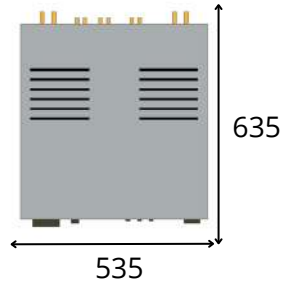

WE
WILL
RACK
YOU!

Top Shelf

Overall dimensions:
700 x 765 (w x d)

Electronics feet must be positioned within the fenix shelf:
520 x 574 (w x d)

Only if the feet are placed within the fenix shelf

Bottom Shelf

Electronics feet must be positioned within the following range of dimensions:
530 x 764 (w x d)

Only if the feet are placed within the dimensions given above

Handmade In Italy

Bassocontinuo[®]

FINE AUDIO RACKS