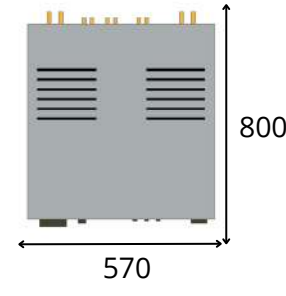

WE
WILL
RACK
YOU!

Top Shelf

Overall dimensions:
700 x 765 (w x d)

Electronics feet must be positioned within the fenix shelf:
520 x 574 (w x d)

Only if the feet are placed within the fenix shelf

Bottom Shelf

Electronics feet must be positioned within the following range of dimensions:
530 x 764 (w x d)

Only if the feet are placed within the dimensions given above

Handmade In Italy

Bassocontinuo[®]

FINE AUDIO RACKS