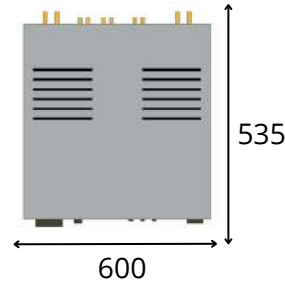

WE
WILL
RACK
YOU!

Top Shelf

Overall dimensions:
700 x 765 (w x d)

Electronics feet must be positioned within the fenix shelf:
520 x 574 (w x d)

Only if the feet are placed within the fenix shelf

Bottom Shelf

Electronics feet must be positioned within the following range of dimensions:
530 x 764 (w x d)

Only if the feet are placed within the dimensions given above

Handmade In Italy

Bassocontinuo[®]

FINE AUDIO RACKS