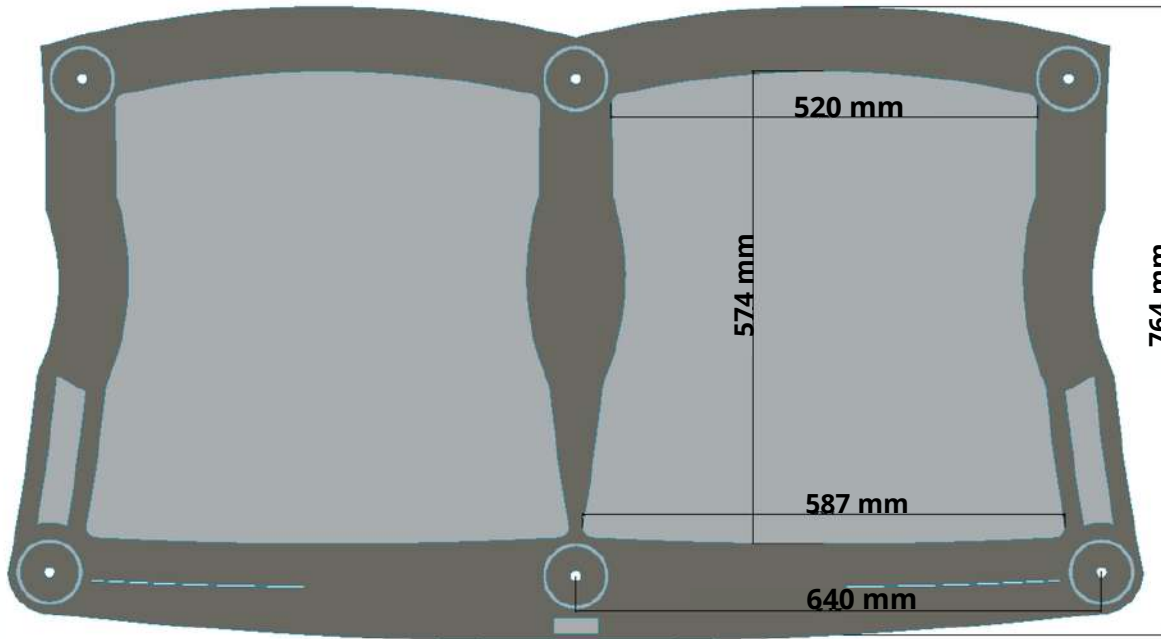

ULTIMATE LINE

Anteo

Useful dimension
specifications

WE
WILL
RACK
YOU!

Top Shelf

Bottom shelf

ANTEO

Useful Size

WE
WILL
RACK
YOU!

Top Shelf

Overall dimensions:
700 x 765 (w x d)

Electronics feet must be positioned within the fenix shelf:
520 x 574 (w x d)

Only if the feet are placed within the fenix shelf

Bottom Shelf

Electronics feet must be positioned within the following range of dimensions:
530 x 764 (w x d)

Only if the feet are placed within the dimensions given above

Handmade In Italy

Bassocontinuo[®]

FINE AUDIO RACKS