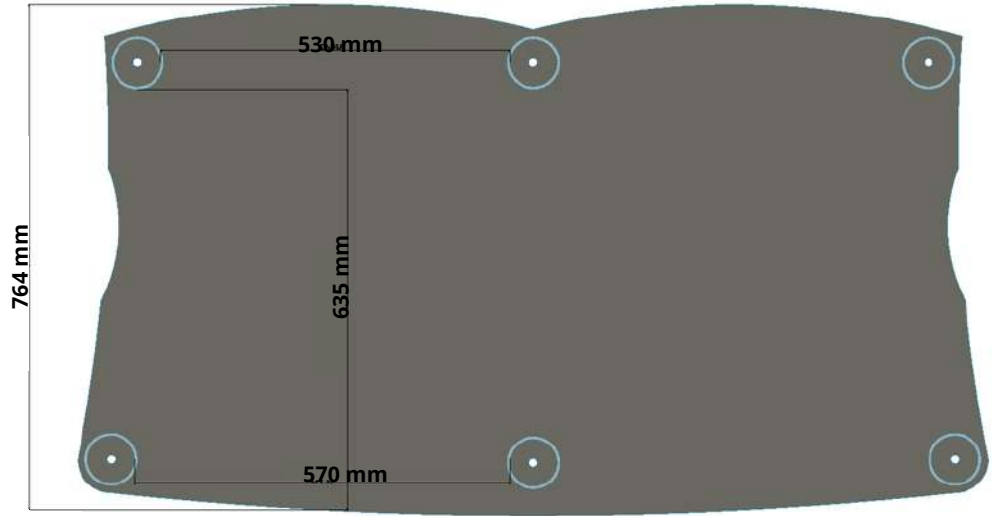

ULTIMATE LINE

Anteo

Useful dimension
specifications

WE
WILL
RACK
YOU!

Top Shelf

Bottom shelf

ANTEO

Useful Size

WE
WILL
RACK
YOU!

Top Shelf

Overall dimensions:
700 x 765 (w x d)

Electronics feet must be positioned within the fenix shelf:
520 x 574 (w x d)

Only if the feet are placed within the fenix shelf

Bottom Shelf

Electronics feet must be positioned within the following range of dimensions:
530 x 764 (w x d)

Only if the feet are placed within the dimensions given above

Handmade In Italy

Bassocontinuo[®]

FINE AUDIO RACKS