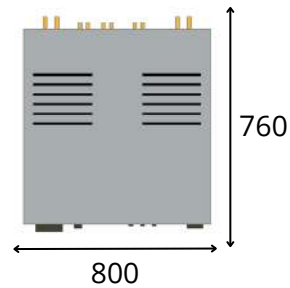

ULTIMATE LINE

Anteo

Useful dimension
specifications

WE
WILL
RACK
YOU!

Top Shelf

Bottom shelf

ANTEO

Useful Size

WE
WILL
RACK
YOU!

Top Shelf

Overall dimensions:
700 x 765 (w x d)

Electronics feet must be positioned within the fenix shelf:
520 x 574 (w x d)

Only if the feet are placed within the fenix shelf

Bottom Shelf

Electronics feet must be positioned within the following range of dimensions:
530 x 764 (w x d)

Only if the feet are placed within the dimensions given above

Handmade In Italy

Bassocontinuo[®]

FINE AUDIO RACKS