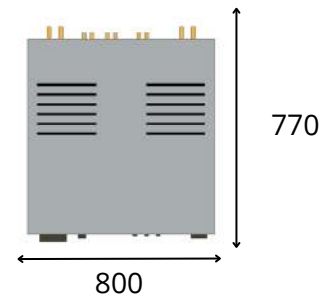

ULTIMATE LINE

Anteo

Useful dimension
specifications

WE
WILL
RACK
YOU!

Top Shelf

Bottom shelf

ANTEO

Useful Size

WE
WILL
RACK
YOU!

Top Shelf

Overall dimensions:
700 x 765 (w x d)

Electronics feet must be positioned within the fenix shelf:
520 x 574 (w x d)

Only if the feet are placed within the fenix shelf

Bottom Shelf

Electronics feet must be positioned within the following range of dimensions:
530 x 764 (w x d)

Only if the feet are placed within the dimensions given above

Handmade In Italy

Bassocontinuo[®]

FINE AUDIO RACKS